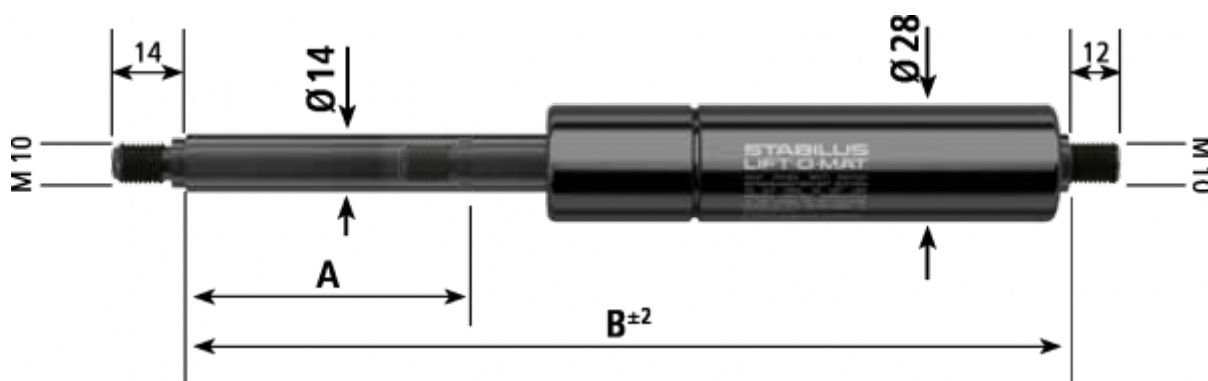

Data Sheet

Article number: 042385SH2300

Description: Stabilus Gas Spring without fittings size. 14/28
2300N length 570mm, stroke 250mm Type 2385SH

Measures

A	= 250
B	= 570
Pressure (N)	= 2300
Size	= 14/28
Type	= 2385SH